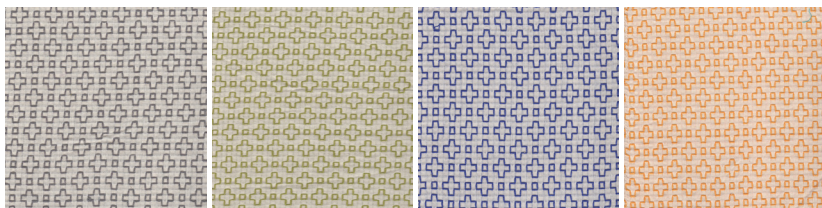

seemakrish

ALTAMOUNT ROAD

SKU# 1106/A

Color: Rani Pink

Content: 100% Cotton

Width: 54"

Repeat: 1.25" V, 1.125" H

Care: Dry Clean Only

Woven in India.

Hathi Gray

Parrot Green

Mughal Blue

Sona Gold

36"

54"